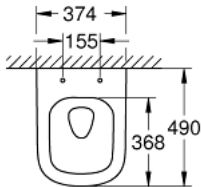

39 206 000 Euro Ceramic Wall hung compact WC

https://www.grohe.is/en_is/euro-ceramic-wall-hung-compact-wc-39206000.html

- for concealed cistern
- horizontal outlet
- GROHE Triple Vortex flushing technology
- wash down
- rimless
- flush volume 3/5 l
- 49 cm width
- including fixation set
- sanitary ware
- fully skirted with invisible fixation
- optional: **PureGuard** anti scale coating and anti bacterial glazing (00H)
- compatible with seat and cover 39 330 001 (soft close) and 39 331 001 (without soft close)