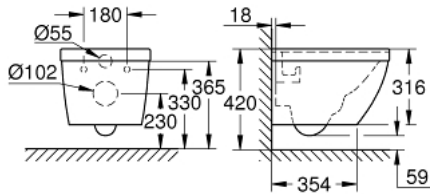

39 206 000 Euro Ceramic Wall hung compact WC

https://www.grohe.is/en_is/euro-ceramic-wall-hung-compact-wc-39206000.html

- for concealed cistern
- horizontal outlet
- GROHE Triple Vortex flushing technology
- wash down
- rimless
- flush volume 3/5 l
- 49 cm width
- including fixation set
- sanitary ware
- fully skirted with invisible fixation
- optional: **PureGuard** anti scale coating and anti bacterial glazing (00H)
- compatible with seat and cover 39 330 001 (soft close) and 39 331 001 (without soft close)